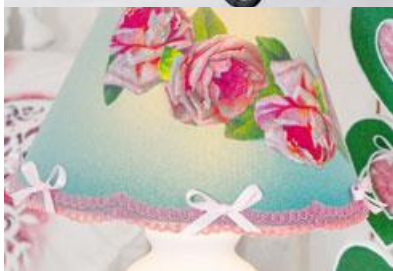

Tischlampe in pastellfarbenem Landhaus-Stil

Instructions No. 994

This beautiful, **romantic lamp** is covered with fabric and lace. The lush green creates a striking contrast to the rose motif from Straw silk paper. Decorate this table lamp with small details and make it your personal favourite.