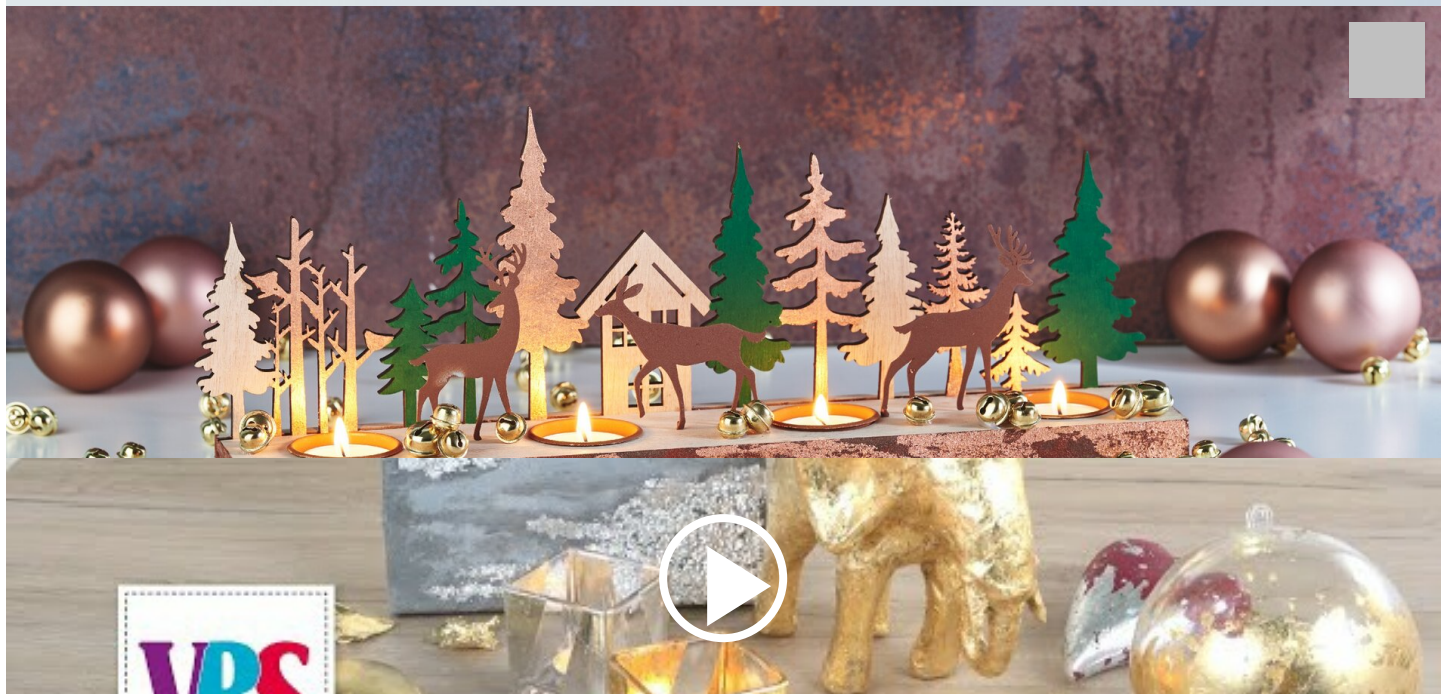

Tea light holder Deer in the Forest

Instructions No. 2354

Difficulty: Beginner

Working time: 1 hour

Create this decorative tea light holder. It is made of wood and can be painted with colours. In our decoration example, we have given the tea light holder impressive accents with metal leaf. Since the tea light holder is equipped with four candles, it can also be used perfectly as an Advent arrangement.

Must Have

VBS tealight holder "Deer in the forest"

14,99 €

[Item details](#)

Quantity:

Add to shopping cart

Article information:

Article number	Article name	Qty
15790	VBS tealight holder "Deer in the forest"	1
570077	Leaf metal "Copper color"	1
570176	Kreul Gold leaf priming milk, pasty, 50 ml	1
570046	KREUL Coating varnish for leaf metal, 50 ml	1
570220	KREUL Brushes set of 2 "Gilding"	1
560085-56	VBS Craft paint, 50 ml Dark Green	1
756389-01	Easy rust paste Rusty Brown	1
756389-02	Easy rust paste Rusty Red	1
622028	Jingles "Gold", 110 pieces, assorted	1