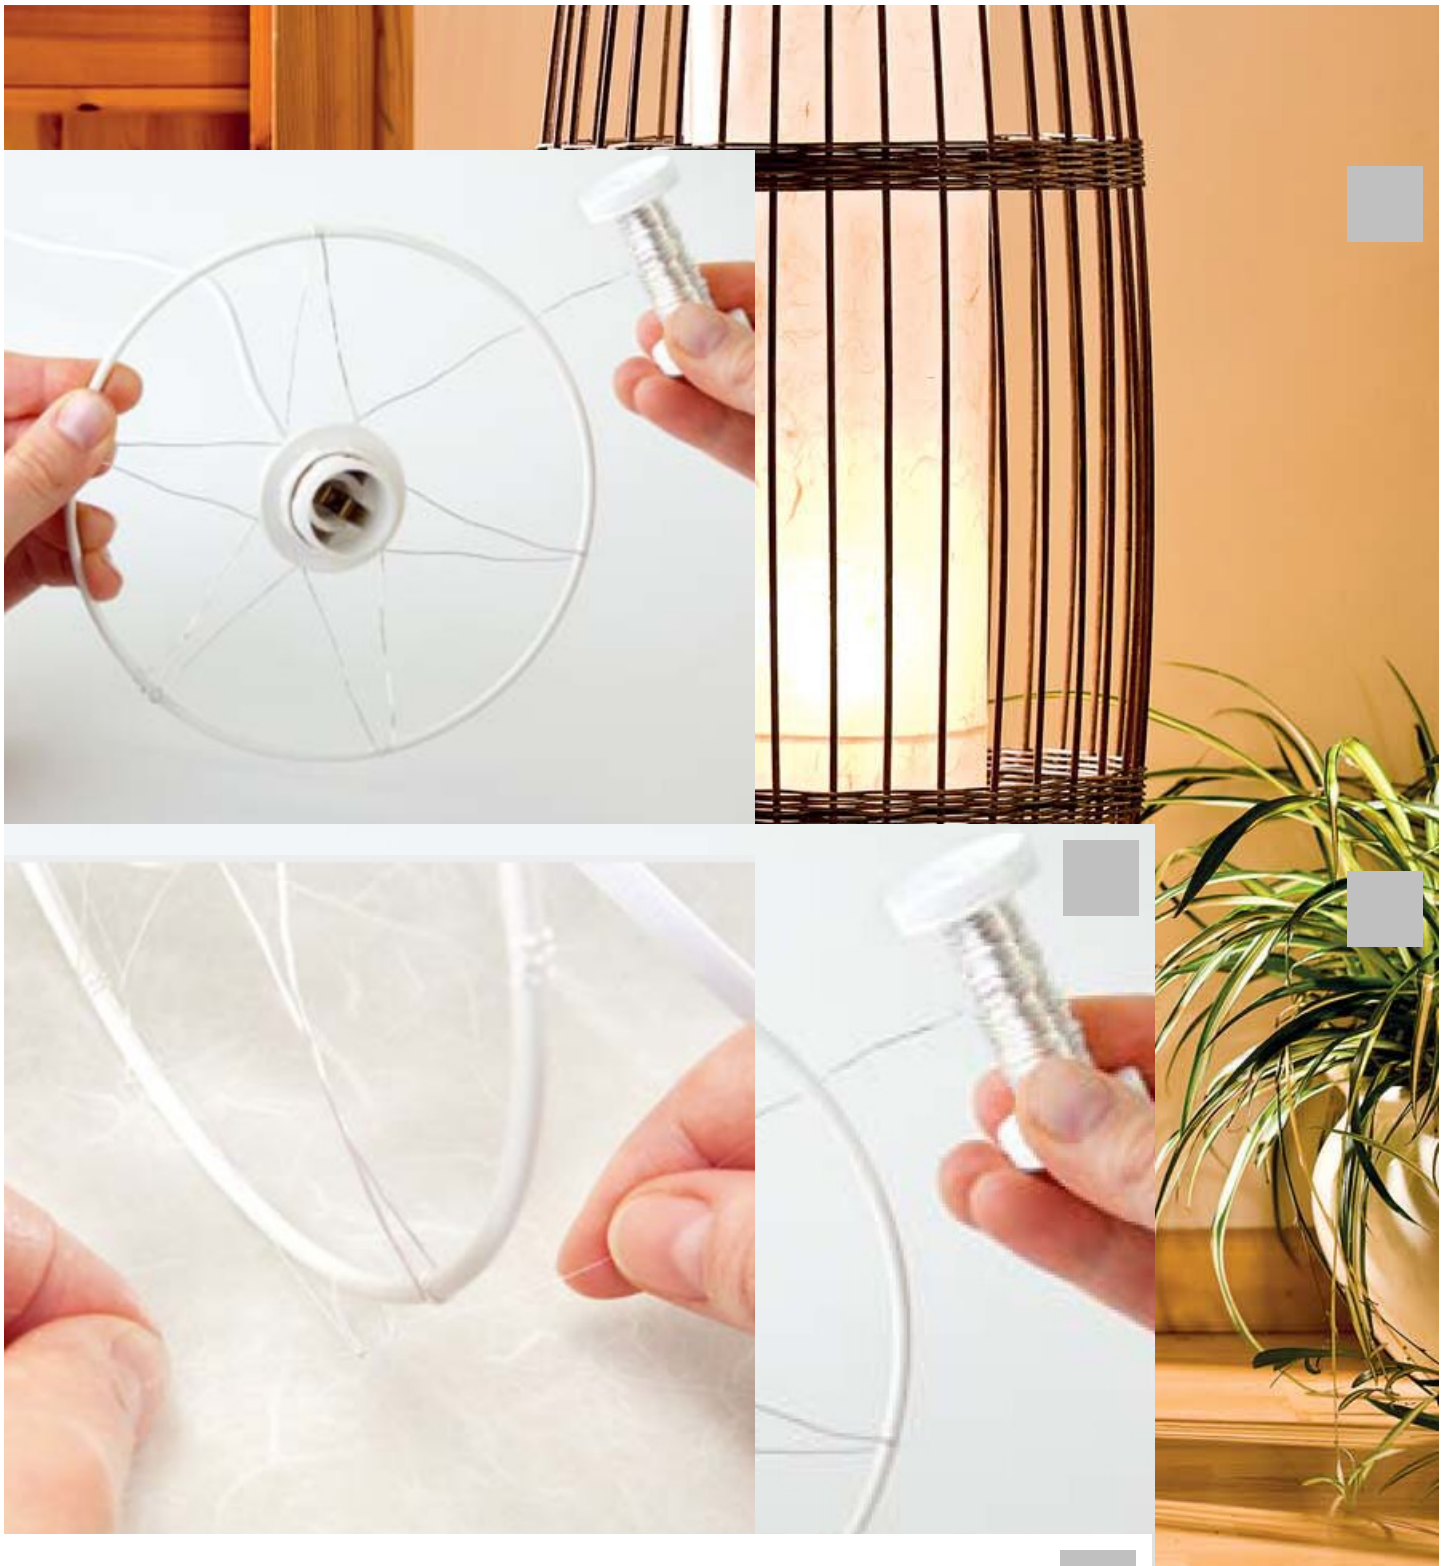

Peddigree Floor Lamp

Instructions No. 1327

paint the large metal

and ring provisionally over

ring (see picture 3).

each bar goes around

use.

VBS Base for baskets "Round", Ø 25 cm

4,29 €

[Item details](#)

Quantity:

1

Add to shopping cart

Article information:

| Article number | Article name | Qty |
|----------------|--|-----|
| 660440 | Beech round barØ 4 mm | 36 |
| 650885 | VBS Rattan cane natural, blue tape, Ø 2,0 mm125 g | 1 |
| 240130 | VBS lampshade foil, yard goods | 1 |
| 706605-02 | Straw silk VBS, 50x70cm, 3 sheetslvory | 1 |
| 686679 | VBS Lamp connection cable set "E14" with metal shade | 1 |
| 754415-16 | Wood stain, 50 mlSweet Chestnut | 1 |
| 754415-18 | Wood stain, 50 mlEbony | 1 |
| 750028-40 | Marabu decorative lacquer, 50 mlMedium Brown | 1 |
| 750028-73 | Marabu decorative lacquer, 50 mlBlack | 1 |
| 640145 | Silver wire 0.6 mm, 10 m | 1 |
| 601108 | Perlon thread, thickness 0.3 mm, 100 m | 1 |
| 650656-60 | Leather strap round, Ø 1 mmBrown | 2 |
| 330350 | VBS Painting sponges, 3 pieces | 1 |
| 722025 | VBS Napkin varnish "Glossy"250 ml | 1 |
| 120340 | VBS Napkin brush/Decoupage brush | 1 |
| 50500 | UHU superglue | 1 |