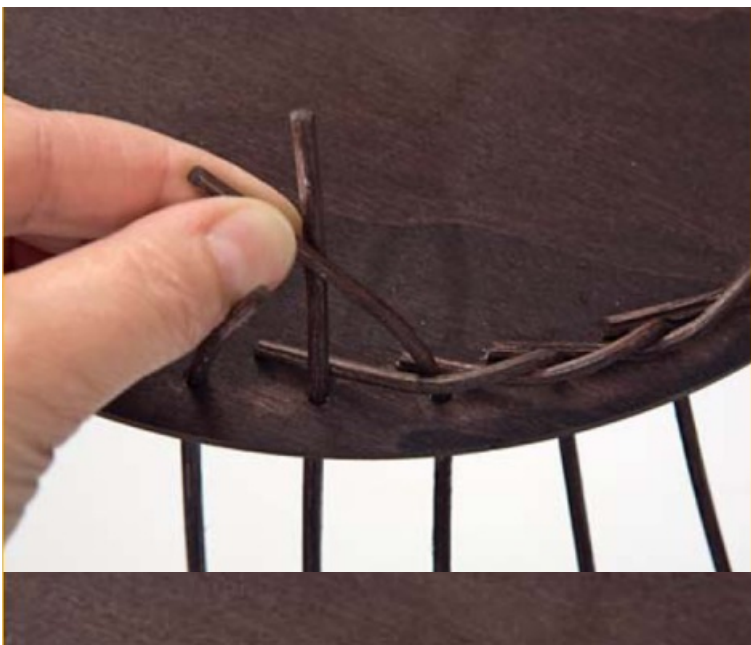

Peddigree Floor Lamp

Instructions No. 1327

paint the large metal

and ring provisionally over

ring (see picture 3).

each bar goes around

use.

VBS Base for baskets "Round", Ø 25 cm

4,29 €

[Item details](#)

Quantity:

1

Add to shopping cart

Article information:

| Article number | Article name | Qty |
|----------------|--|-----|
| 660440 | Beech round barØ 4 mm | 36 |
| 650885 | VBS Rattan cane natural, blue tape, Ø 2,0 mm125 g | 1 |
| 240130 | VBS lampshade foil, yard goods | 1 |
| 706605-02 | Straw silk VBS, 50x70cm, 3 sheetslvory | 1 |
| 686679 | VBS Lamp connection cable set "E14" with metal shade | 1 |
| 754415-16 | Wood stain, 50 mlSweet Chestnut | 1 |
| 754415-18 | Wood stain, 50 mlEbony | 1 |
| 750028-40 | Marabu decorative lacquer, 50 mlMedium Brown | 1 |
| 750028-73 | Marabu decorative lacquer, 50 mlBlack | 1 |
| 640145 | Silver wire 0.6 mm, 10 m | 1 |
| 601108 | Perlon thread, thickness 0.3 mm, 100 m | 1 |
| 650656-60 | Leather strap round, Ø 1 mmBrown | 2 |
| 330350 | VBS Painting sponges, 3 pieces | 1 |
| 722025 | VBS Napkin varnish "Glossy"250 ml | 1 |
| 120340 | VBS Napkin brush/Decoupage brush | 1 |
| 50500 | UHU superglue | 1 |