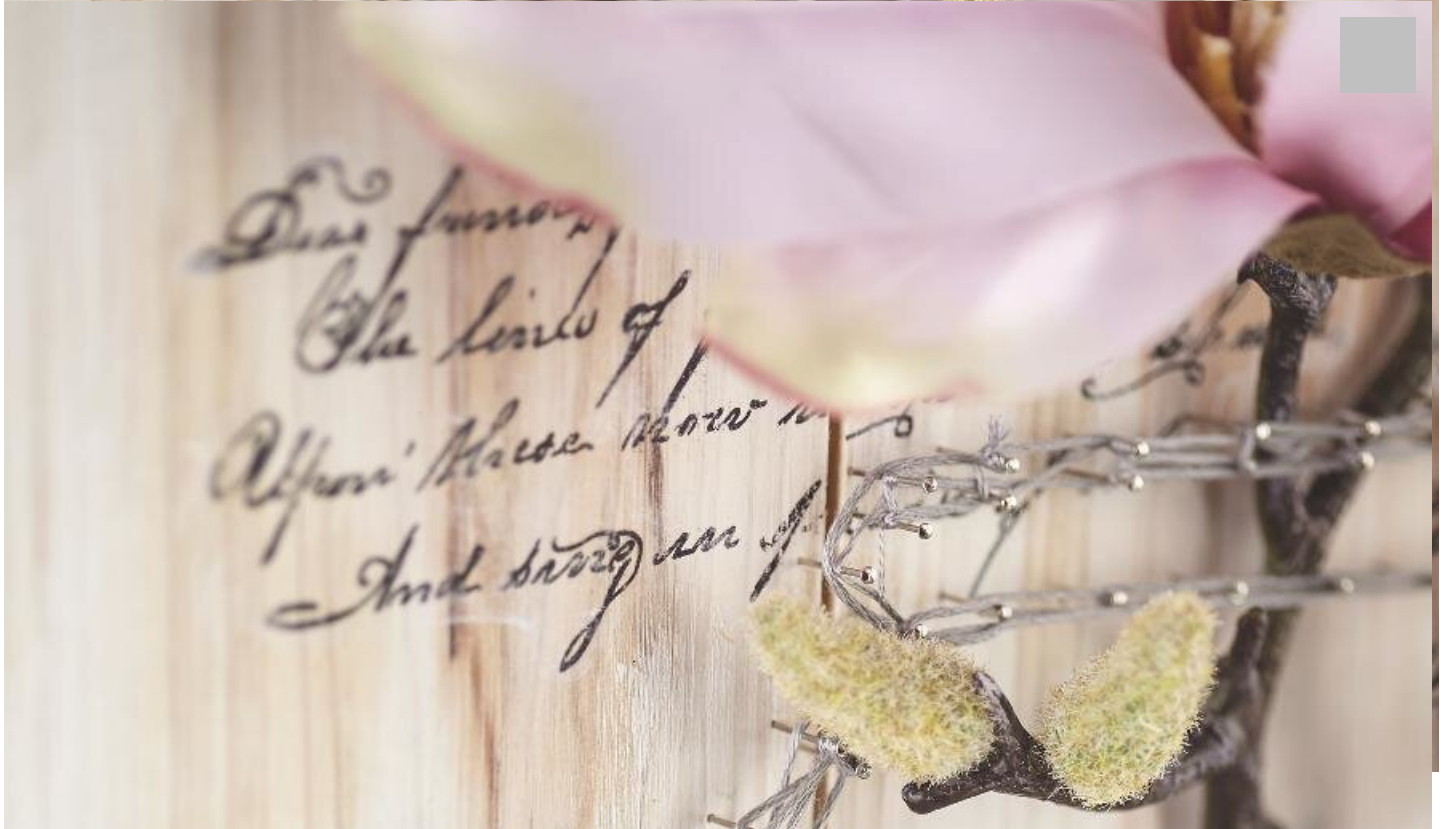

# Mural with Magnolia and Transfer Paper

Instructions No. 1543

Difficulty: Advanced

Working time: 1 hour

Create an enchanting mural for the springtime! The decorative wooden panel with the magnolia fits perfectly into the current living worlds and is still timelessly beautiful!

VBS Decorative wooden panel with suspension, approx. 30 x 40 cm

9,49 €

11,49 €

[Item details](#)

Quantity:

1

Add to shopping cart