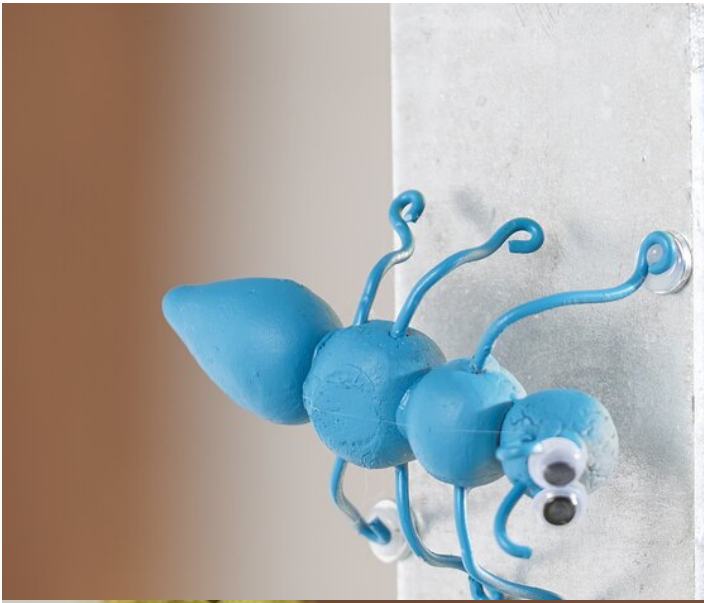

# Modeled insects

Instructions No. 1879

Difficulty: Beginner

Working time: 2 Hours

The cute **little crawling animals** are made of **concrete Modelling clay** and will delight both adults and children. They can also be very practical: Equipped with magnets they can remind you of many things, e.g. as **refrigerator magnets** or as note holders **on your pin board**. Also as a **decoration in your garden** the little animals make a great figure.

Concrete modeling clay, gray, 500 g

**4,99 €**

RRP 6,19 €

(1 kg = 9,98 €)

[Item details](#)

Quantity:

1

Add to shopping cart

Article number	Article name	Qty
622165-01	VBS Wiggle eyes self-adhesive "Round"6 mm, 150 pieces	1
10906	Weatherproofing impregnation100 ml	1
10908	Casting compounds Painting primer, colourless100 ml	1
671811-14	Decorative aluminium wire, 2 mmBlack	1
110457	VBS Modelling sticks	1
51163	Hot glue gun, 15-80 Watt	1
970014	VBS Assortment of pliers, set of 3	1
601597	Winding wire	1
755276-36	edding 5200 "Permanentspray", silkmattRust Effect	1
755276-17	edding 5200 "Permanentspray", silkmattPastel-Green	1
755276-11	edding 5200 "Permanentspray", silkmattPetrol	1
755276-38	edding 5200 "Permanentspray", silkmattRosé Gold	1