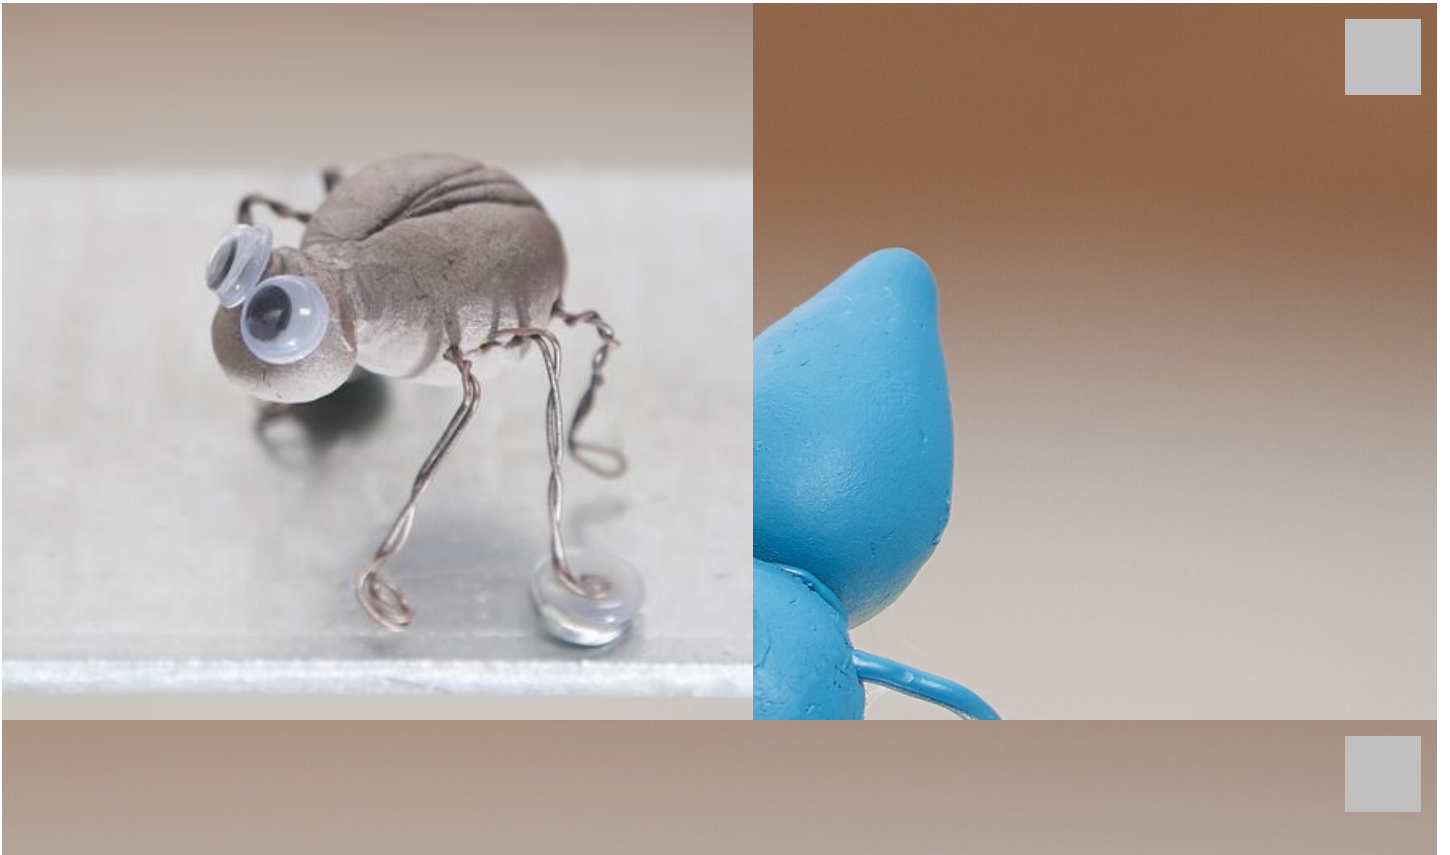

# Modeled insects

Instructions No. 1879

Difficulty: Beginner

Working time: 2 Hours

The cute **little crawling animals** are made of **concrete Modelling clay** and will delight both adults and children. They can also be very practical: Equipped with magnets they can remind you of many things, e.g. as **refrigerator magnets** or as note holders **on your pin board**. Also as a **decoration in your garden** the little animals make a great figure.

Concrete modeling clay, gray, 500 g

**4,99 €**

RRP 6,19 €

(1 kg = 9,98 €)

[Item details](#)

Quantity:

1

Add to shopping cart

Article number	Article name	Qty
622165-01	VBS Wiggle eyes self-adhesive "Round"6 mm, 150 pieces	1
10906	Weatherproofing impregnation100 ml	1
10908	Casting compounds Painting primer, colourless100 ml	1
671811-14	Decorative aluminium wire, 2 mmBlack	1
110457	VBS Modelling sticks	1
51163	Hot glue gun, 15-80 Watt	1
970014	VBS Assortment of pliers, set of 3	1
601597	Winding wire	1
755276-36	edding 5200 "Permanentspray", silkmattRust Effect	1
755276-17	edding 5200 "Permanentspray", silkmattPastel-Green	1
755276-11	edding 5200 "Permanentspray", silkmattPetrol	1
755276-38	edding 5200 "Permanentspray", silkmattRosé Gold	1