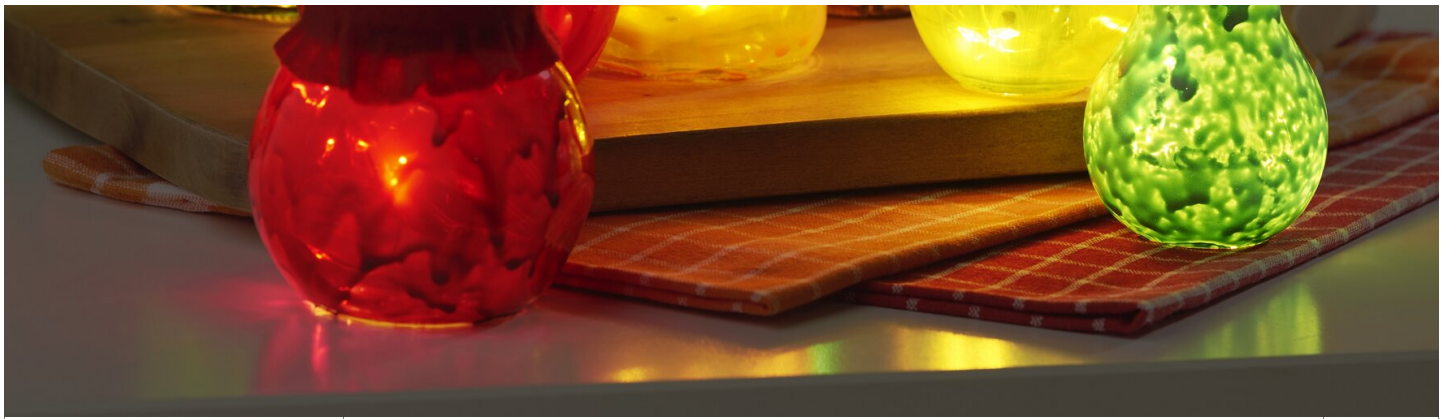

Illuminated glasses in fruit design

Instructions No. 2525

Difficulty: Beginner

Working time: 6 Hours

Do you love **beautiful highlight decorations**? With our **illuminated glasses in fruit design**, you can create a great eye-catcher. Decorated in the kitchen or on the dining table, you have an extraordinary decorative element!